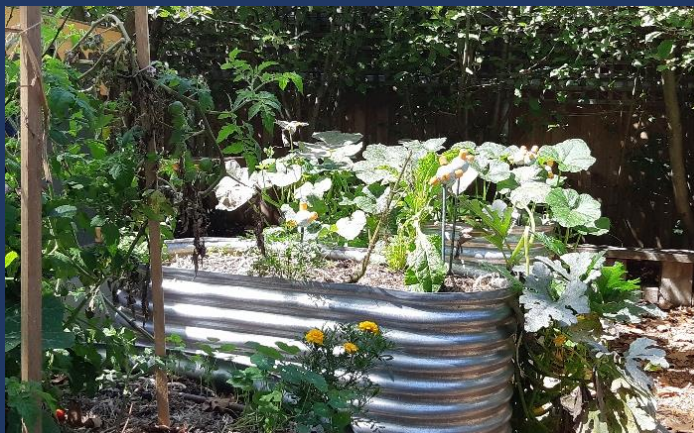

Lalor Refresh

Arts & Permaculture Project

LALOR
NEIGHBOURHOOD
HOUSE

Rough plan:
transforming a
neglected
corridor in Lalor

-  Fruit Trees
-  Garden beds
-  Murals
-  Art panels
-  Mosaics
-  Activity panels

Ideas only - to be designed with the local community

Transforming
a neglected
corridor in
Lalor from
this...

And our front
yard from
this...

To something like this...

Our Artists

Bushra Hasan has extensive experience working with communities and schools to produce murals including an art tram that traversed the streets of Melbourne in 2018. Bushra lives in Whittlesea and has been an active local artist with Multicultural Arts Victoria and the Brotherhood of St Laurence over a number of years.

Our artists will transform these walls and fences with a large wall mural and smaller plywood panels along the fence line.

In March 2022, we tested community interest in transforming the area through our Multicultural Arts Festival. Which the community loved!